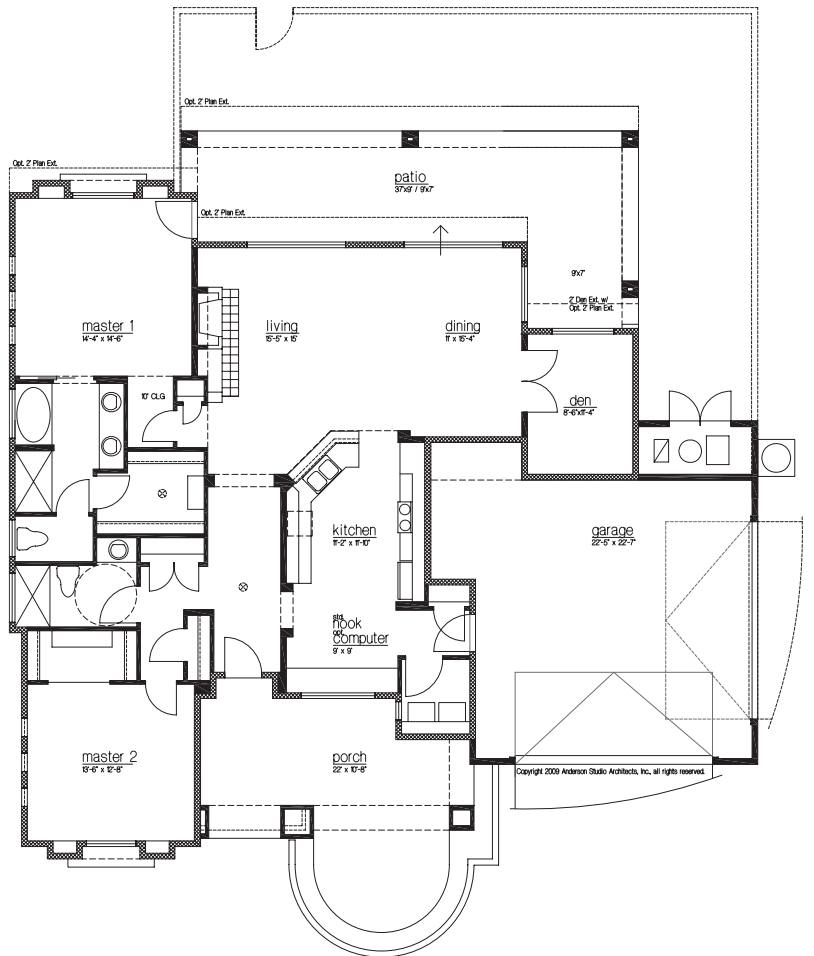

# PARK CENTRE HOMES

***Ironwood/Acacia***  
1,669 sq. ft.

***Ironwood/Acacia***  
with Den Option  
1,757 sq. ft.

*Dimensions are approximate. Floor plans may vary from pictured plan.*

# PARK CENTRE HOMES

*Mesquite/Sycamore*  
1,958 sq. ft.

Optional Hutch  
Wall Design

*Desert Willow/Cottonwood*  
2,195 sq. ft.

*Dimensions are approximate. Floor plans may vary from pictured plan.*