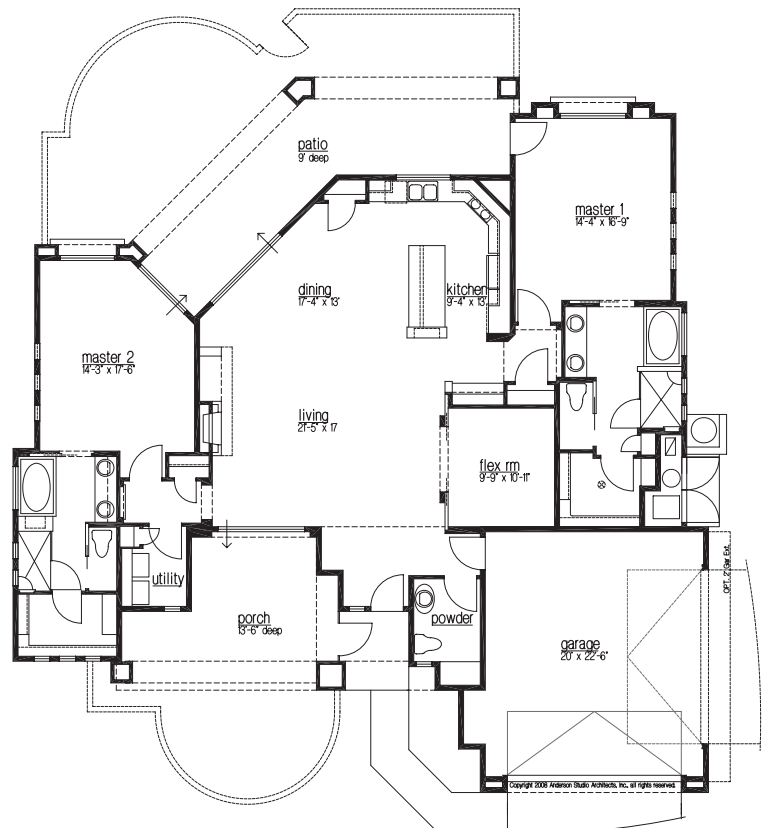

# PARK CENTRE HOMES

***Ironwood/Acacia***  
1,669 sq. ft.

***Ironwood/Acacia***  
with Den Option  
1,757 sq. ft.

*Dimensions are approximate. Floor plans may vary from pictured plan.*

# PARK CENTRE HOMES

*Mesquite/Sycamore*  
1,958 sq. ft.

Optional Hutch  
Wall Design

*Desert Willow/Cottonwood*  
2,195 sq. ft.

*Dimensions are approximate. Floor plans may vary from pictured plan.*