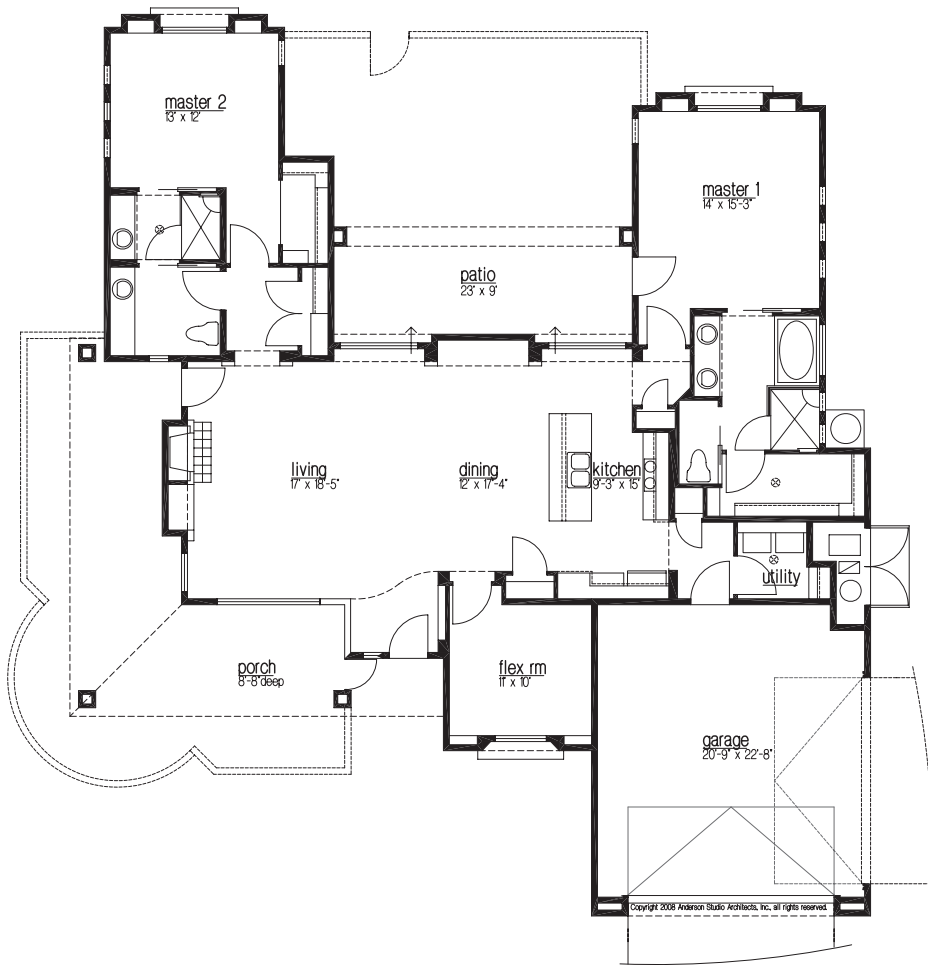

# PARK CENTRE HOMES

***Ironwood/Acacia***  
1,669 sq. ft.

***Ironwood/Acacia***  
with Den Option  
1,757 sq. ft.

*Dimensions are approximate. Floor plans may vary from pictured plan.*

# PARK CENTRE HOMES

*Mesquite/Sycamore*  
1,958 sq. ft.

Optional Hutch  
Wall Design

*Desert Willow/Cottonwood*  
2,195 sq. ft.

*Dimensions are approximate. Floor plans may vary from pictured plan.*