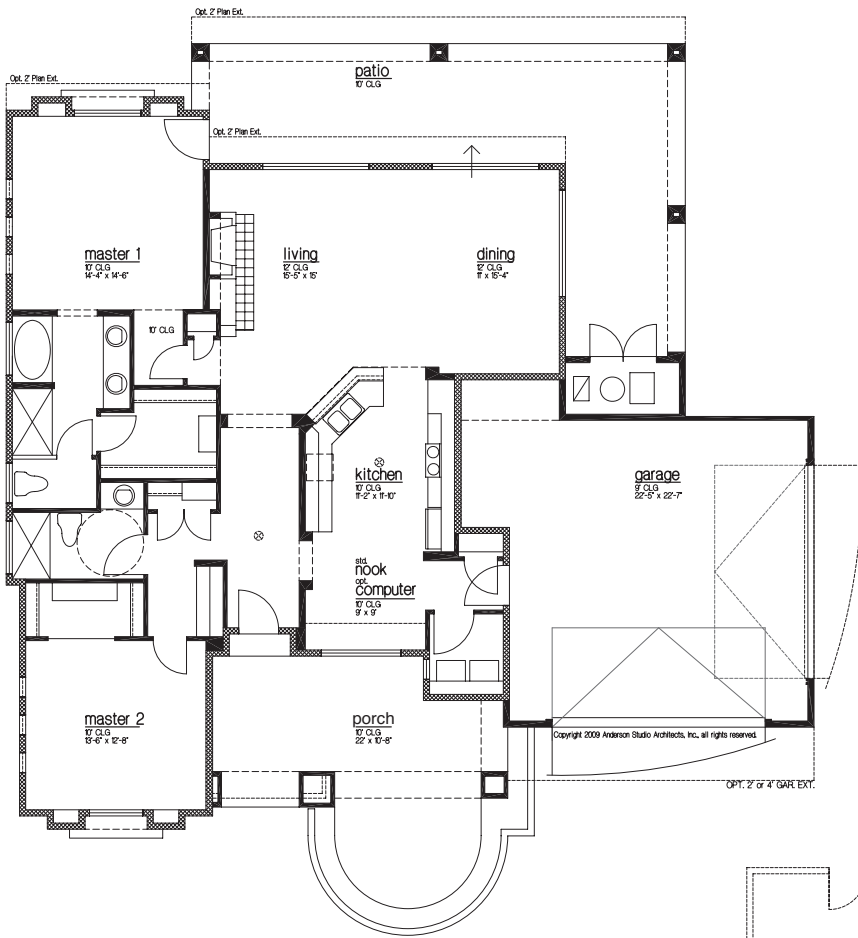

# PARK CENTRE HOMES

***Ironwood/Acacia***  
1,669 sq. ft.

***Ironwood/Acacia***  
with Den Option  
1,757 sq. ft.

*Dimensions are approximate. Floor plans may vary from pictured plan.*

# PARK CENTRE HOMES

*Mesquite/Sycamore*  
1,958 sq. ft.

Optional Hutch  
Wall Design

*Desert Willow/Cottonwood*  
2,195 sq. ft.

*Dimensions are approximate. Floor plans may vary from pictured plan.*