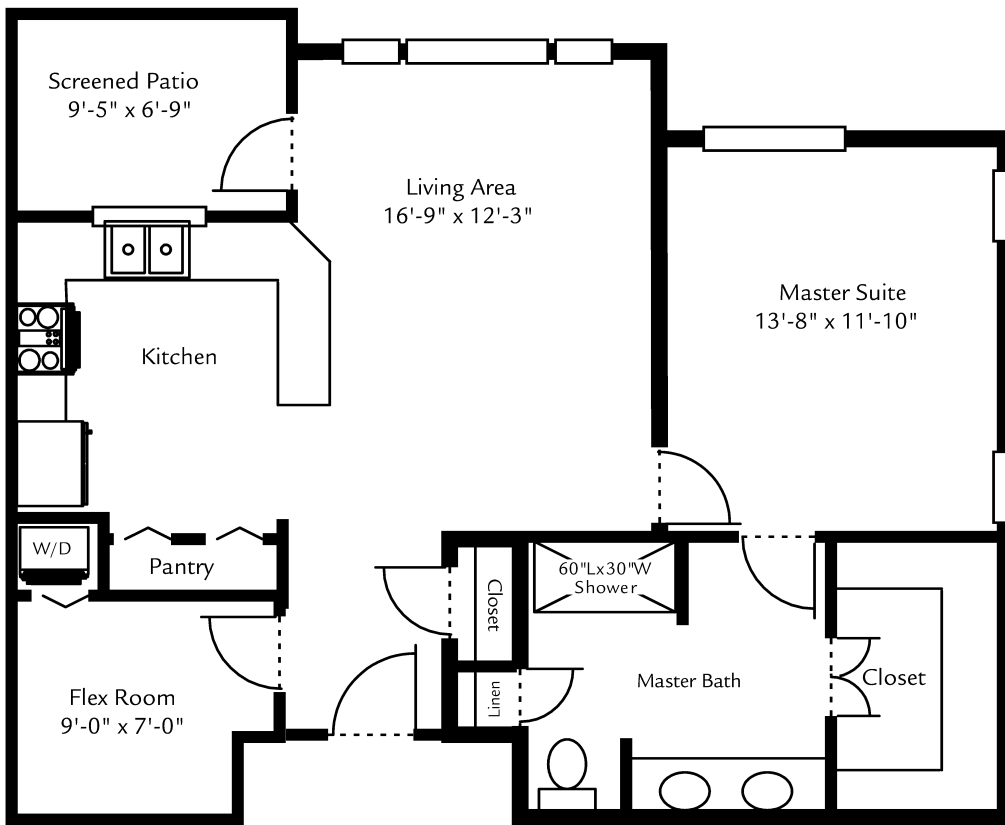

## *The Anazasi*

1 Bedroom with Flex Room  
1 Bathroom  
823 Square Feet

## *The Inca*

1 Bedroom with Flex Room  
1 1/2 Bathrooms  
946 Square Feet

*Dimensions are approximate. Floor plans may vary from pictured plan. All first floor apartments have a door leading off the patio.*

## *The Maya*

2 Bedrooms  
2 Bathrooms  
1,049 Square Feet

## *The Pueblo*

2 Bedrooms with Flex Room  
2 Bathrooms  
1,200 Square Feet

*Dimensions are approximate. Floor plans may vary from pictured plan. All first floor apartments have a door leading off the patio.*