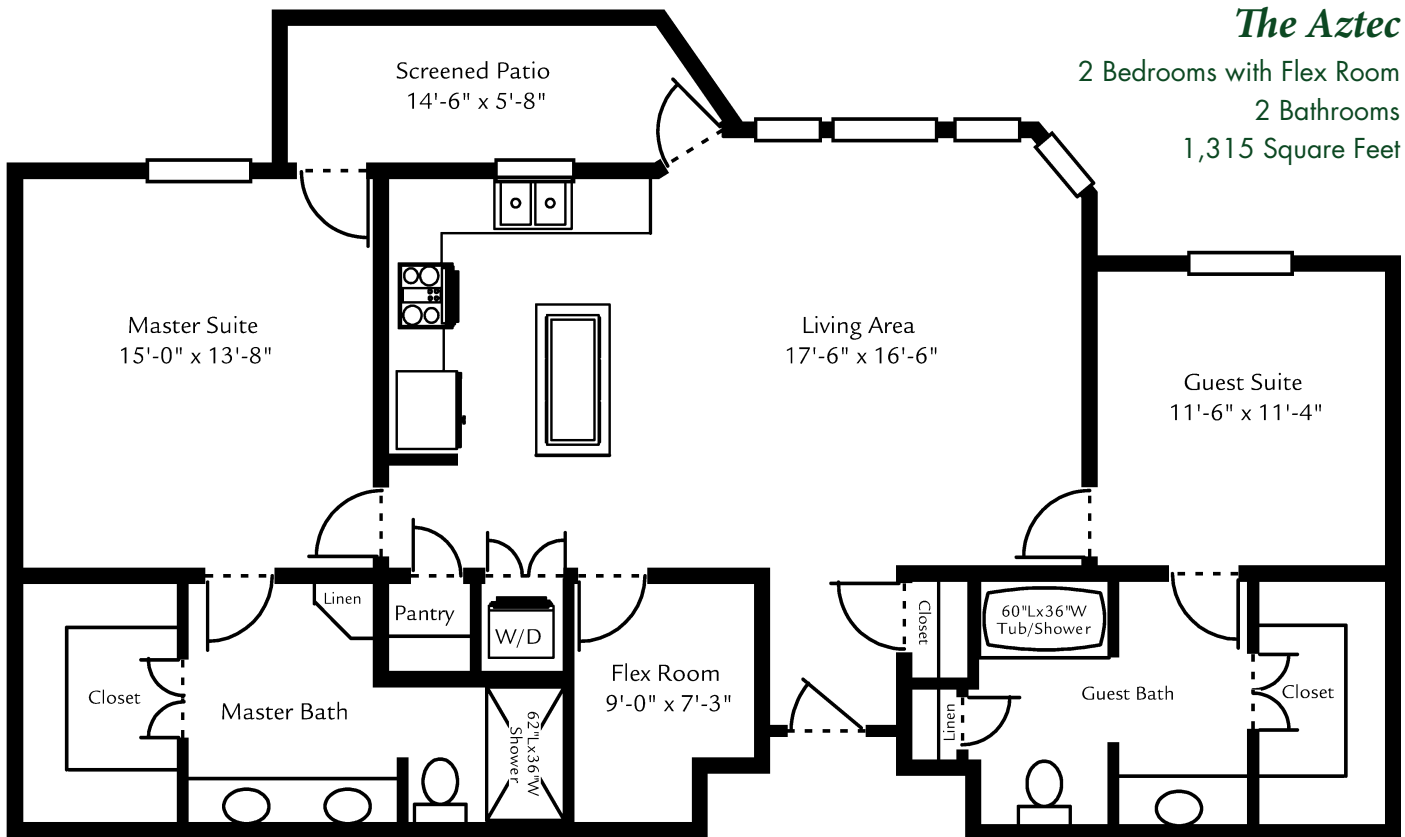

## *The Inca*

1 Bedroom with Flex Room  
1 1/2 Bathrooms  
946 Square Feet

*Dimensions are approximate. Floor plans may vary from pictured plan. All first floor apartments have a door leading off the patio.*

## *The Maya*

2 Bedrooms  
2 Bathrooms  
1,049 Square Feet

## *The Pueblo*

2 Bedrooms with Flex Room  
2 Bathrooms  
1,200 Square Feet

*Dimensions are approximate. Floor plans may vary from pictured plan. All first floor apartments have a door leading off the patio.*

## *The Aztec*

2 Bedrooms with Flex Room  
2 Bathrooms  
1,315 Square Feet