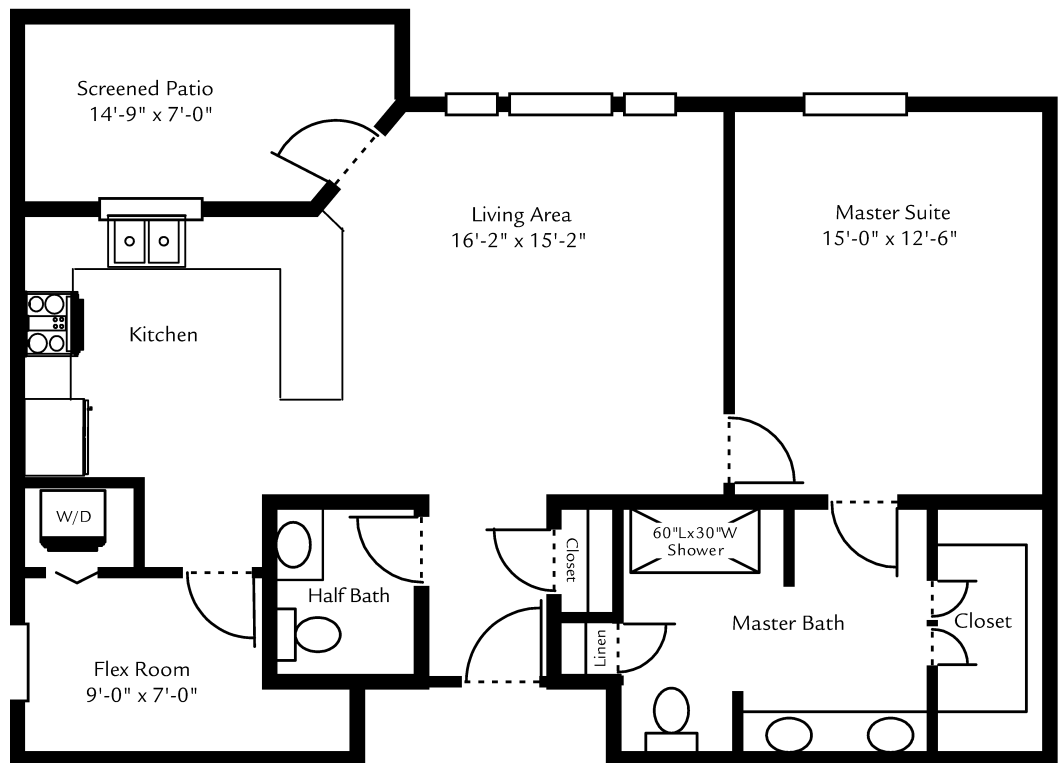

## *The Anazasi*

1 Bedroom with Flex Room  
1 Bathroom  
823 Square Feet

## *The Inca*

1 Bedroom with Flex Room  
1 1/2 Bathrooms  
946 Square Feet

*Dimensions are approximate. Floor plans may vary from pictured plan. All first floor apartments have a door leading off the patio.*

## *The Maya*

2 Bedrooms  
2 Bathrooms  
1,049 Square Feet

## *The Pueblo*

2 Bedrooms with Flex Room  
2 Bathrooms  
1,200 Square Feet

*Dimensions are approximate. Floor plans may vary from pictured plan. All first floor apartments have a door leading off the patio.*