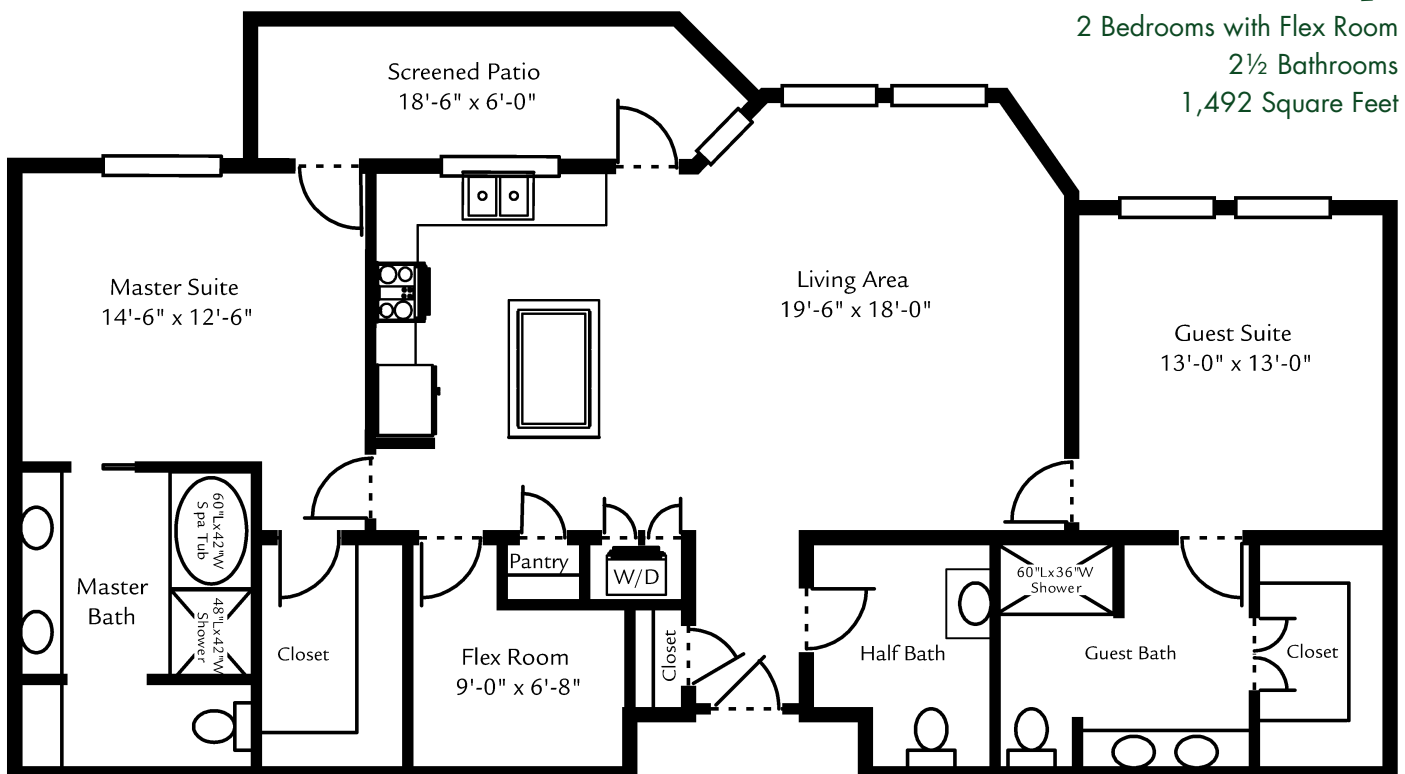

## *The Inca*

1 Bedroom with Flex Room  
1 1/2 Bathrooms  
946 Square Feet

*Dimensions are approximate. Floor plans may vary from pictured plan. All first floor apartments have a door leading off the patio.*

## *The Pueblo*

2 Bedrooms with Flex Room  
2 Bathrooms  
1,200 Square Feet

*Dimensions are approximate. Floor plans may vary from pictured plan. All first floor apartments have a door leading off the patio.*

## *The Aztec*

2 Bedrooms with Flex Room  
2 Bathrooms  
1,315 Square Feet

## *The Hopi*

2 Bedrooms with Flex Room  
2½ Bathrooms  
1,492 Square Feet

*Dimensions are approximate. Floor plans may vary from pictured plan. All first floor apartments have a door leading off the patio.*