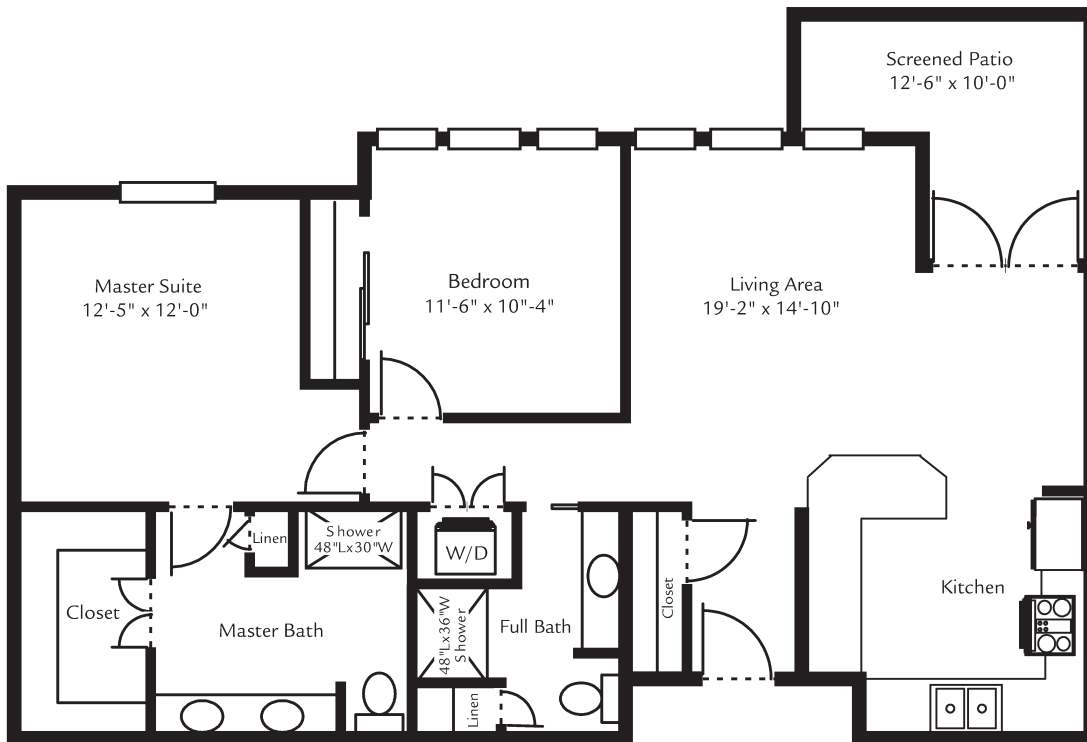

## *The Anazasi*

1 Bedroom with Flex Room  
1 Bathroom  
823 Square Feet

## *The Inca*

1 Bedroom with Flex Room  
1 1/2 Bathrooms  
946 Square Feet

*Dimensions are approximate. Floor plans may vary from pictured plan. All first floor apartments have a door leading off the patio.*

## *The Maya*

2 Bedrooms  
2 Bathrooms  
1,049 Square Feet

## *The Pueblo*

2 Bedrooms with Flex Room  
2 Bathrooms  
1,200 Square Feet

*Dimensions are approximate. Floor plans may vary from pictured plan. All first floor apartments have a door leading off the patio.*