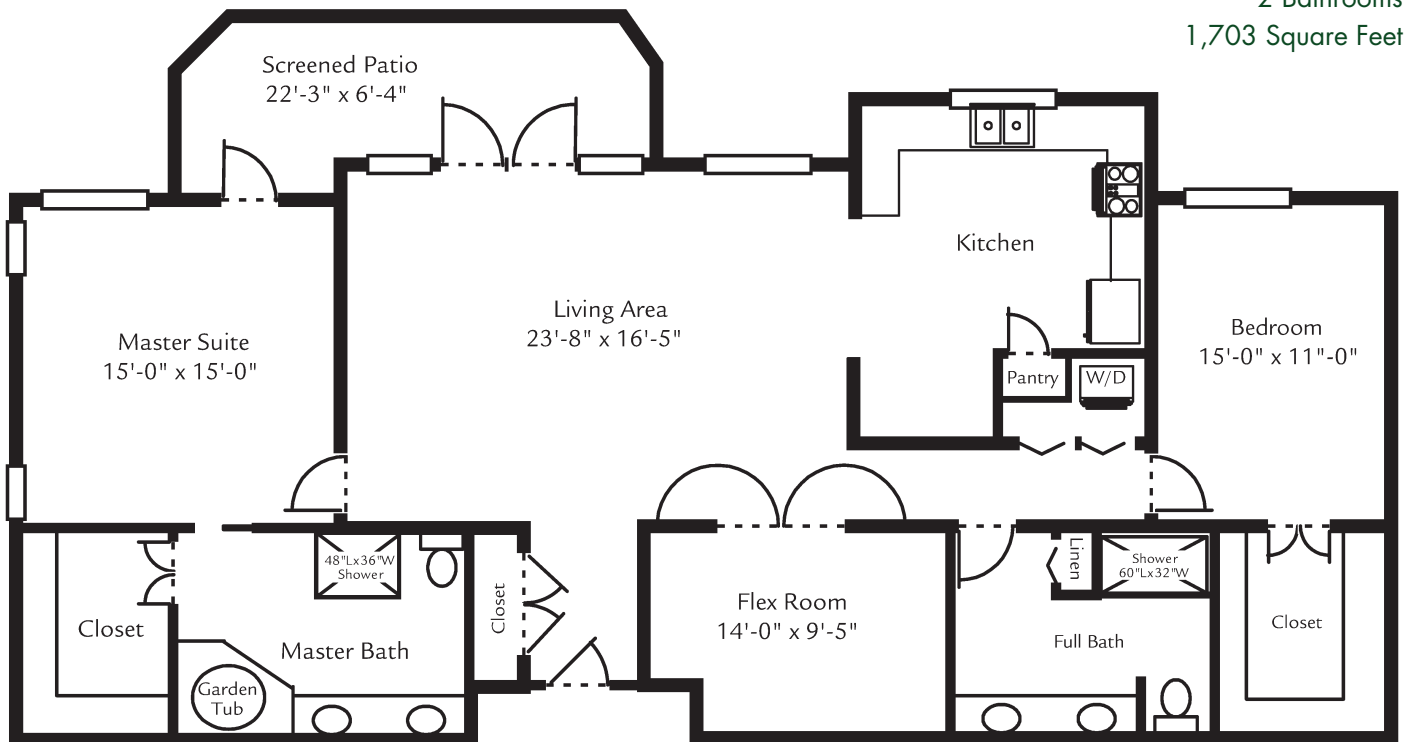

## *The Inca*

1 Bedroom with Flex Room  
1 1/2 Bathrooms  
946 Square Feet

*Dimensions are approximate. Floor plans may vary from pictured plan. All first floor apartments have a door leading off the patio.*

## *The Aztec*

2 Bedrooms with Flex Room  
2 Bathrooms  
1,315 Square Feet

## *The Hopi*

2 Bedrooms with Flex Room  
2½ Bathrooms  
1,492 Square Feet

*Dimensions are approximate. Floor plans may vary from pictured plan. All first floor apartments have a door leading off the patio.*

## *The Navajo*

2 Bedrooms with Flex Room

2 Bathrooms

1,703 Square Feet

*Dimensions are approximate. Floor plans may vary from pictured plan. All first floor apartments have a door leading off the patio.*