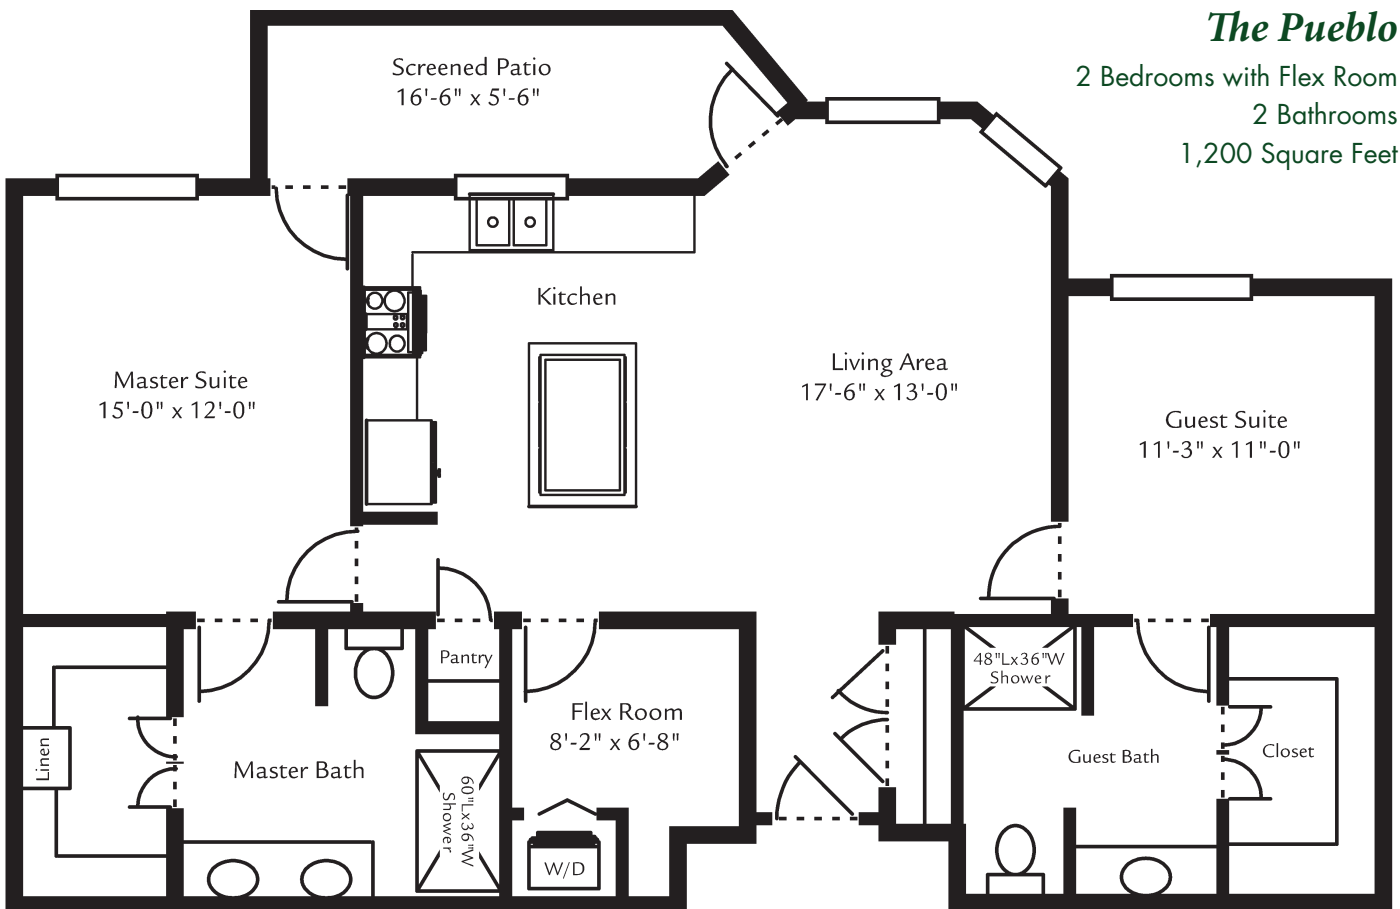

## *The Anazasi*

1 Bedroom with Flex Room  
1 Bathroom  
823 Square Feet

## *The Inca*

1 Bedroom with Flex Room  
1 1/2 Bathrooms  
946 Square Feet

*Dimensions are approximate. Floor plans may vary from pictured plan. All first floor apartments have a door leading off the patio.*

## *The Maya*

2 Bedrooms  
2 Bathrooms  
1,049 Square Feet

## *The Pueblo*

2 Bedrooms with Flex Room  
2 Bathrooms  
1,200 Square Feet

*Dimensions are approximate. Floor plans may vary from pictured plan. All first floor apartments have a door leading off the patio.*